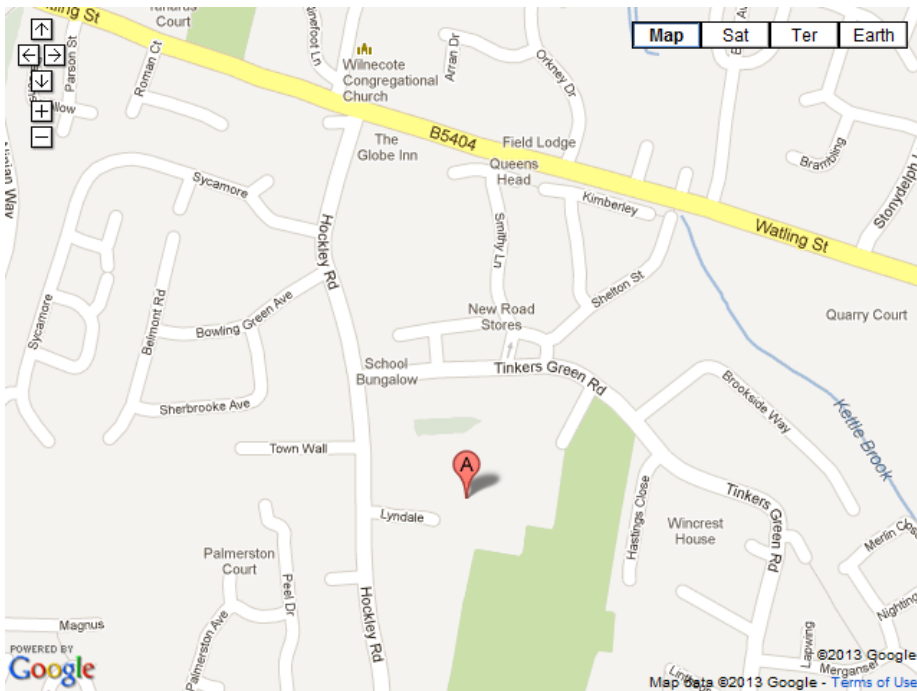

**Wilnecote High School Leisure Centre, Tinkers Green Road, Wilnecote,
Tamworth, Staffordshire. B77 5LF**

Please note new Venue for 2013 – ‘A’ is the show hall.

The Wilnecote High School Leisure Centre is approximately 2 miles from Junction 10 of the M42 on the South East side of Tamworth.

From M42

At Junction 10 roundabout take the A5 exit towards Tamworth/Lichfield. Within ½ mile take the first slip road exit signposted B5404 Wilnecote/Fazeley. At the roundabout take the 2nd exit signposted B5404 Wilnecote/Fazeley. After just under one mile

turn left onto Hockley Road, then 1st left onto Tinkers Green Road.

The school and leisure centre entrance is then approx. 200yds on the right hand side.

Note:

Sat Navs directions for B77 5LF will probably continue down Hockley Road, remember the entrance is on Tinkers Green Road.