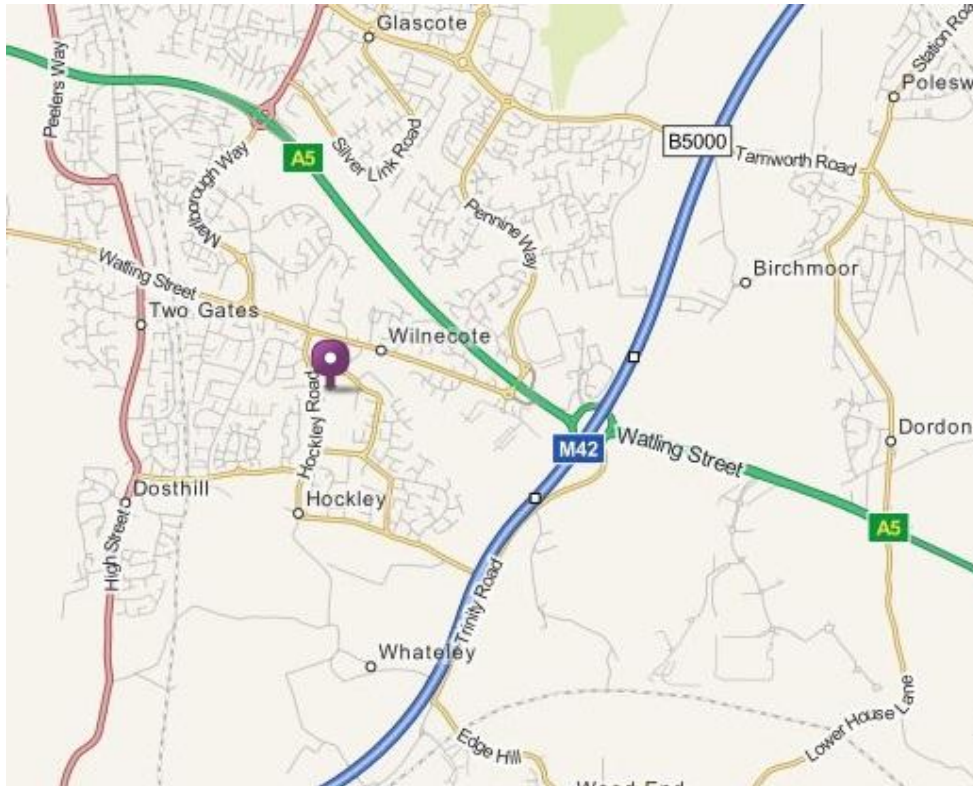

**Wilnecote High School Leisure Centre, Tinkers Green Road, Wilnecote,
Tamworth, Staffordshire. B77 5LF**

Please note new Venue for 2013 – ‘A’ is the show hall.

The Wilnecote High School Leisure Centre is approximately 2 miles from Junction 10 of the M42 on the South East side of Tamworth.

From M42

At Junction 10 roundabout take the A5 exit towards Tamworth/Lichfield. Within ½ mile take the first slip road exit signposted B5404 Wilnecote/Fazeley. At the roundabout take the 2nd exit signposted B5404 Wilnecote/Fazeley. After just under one mile

turn left onto Hockley Road, then 1st left onto Tinkers Green Road.

The school and leisure centre entrance is then approx. 200yds on the right hand side.

Note:

Sat Navs directions for B77 5LF will probably continue down Hockley Road, remember the entrance is on Tinkers Green Road.