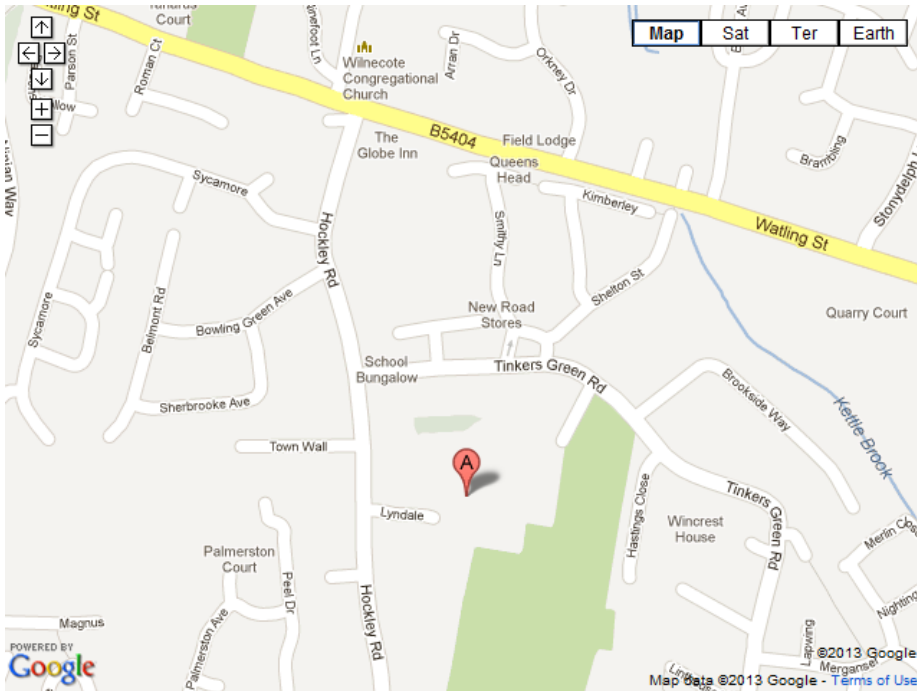

**Wilnecote High School Leisure Centre, Tinkers Green Road, Wilnecote,
Tamworth, Staffordshire. B77 5LF**

'A' is the show hall.

The Wilnecote High School Leisure Centre is approximately 2 miles from Junction 10 of the M42 on the South East side of Tamworth.

From M42

At Junction 10 roundabout take the A5 exit towards Tamworth/Lichfield. Within ¼ mile take the first slip road exit signposted B5404 Wilnecote/Fazeley. At the roundabout take the 2nd exit signposted B5404 Wilnecote/Fazeley. After just under one mile

turn left onto Hockley Road, then 1st left onto Tinkers Green Road.

The school and leisure centre entrance is then approx. 200yds on the right hand side.

Note:

Sat Navs directions for B77 5LF will probably continue down Hockley Road, remember the entrance is on Tinkers Green Road.