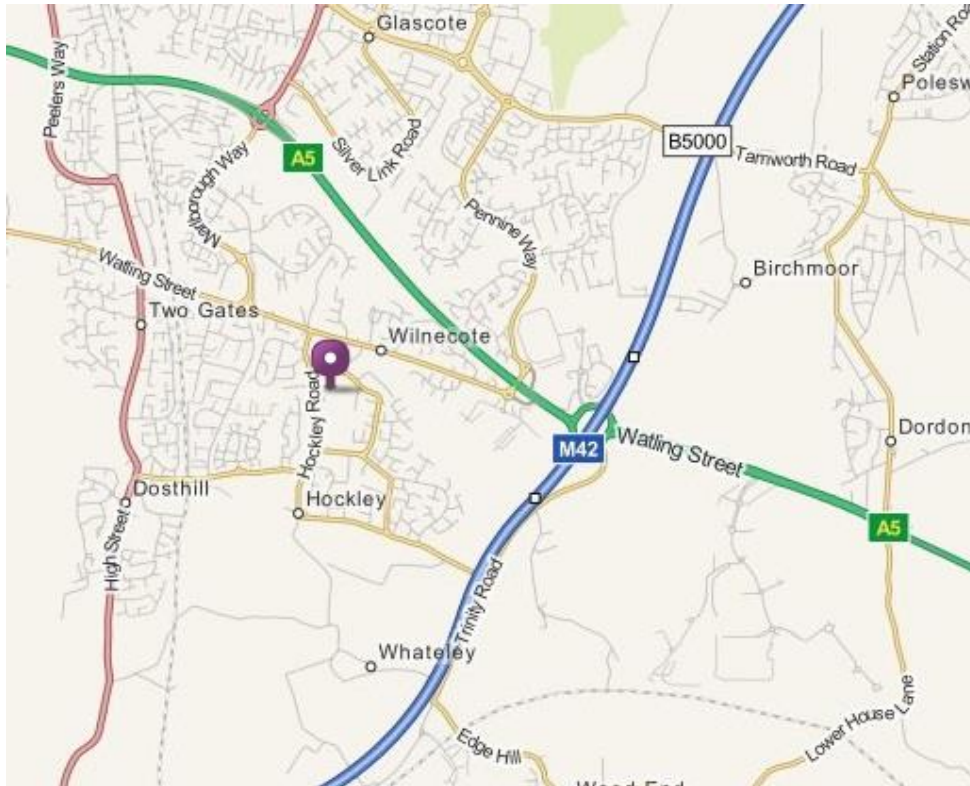

**Wilnecote High School Leisure Centre, Tinkers Green Road, Wilnecote,
Tamworth, Staffordshire. B77 5LF**

'A' is the show hall.

The Wilnecote High School Leisure Centre is approximately 2 miles from Junction 10 of the M42 on the South East side of Tamworth.

From M42

At Junction 10 roundabout take the A5 exit towards Tamworth/Lichfield. Within ¼ mile take the first slip road exit signposted B5404 Wilnecote/Fazeley. At the roundabout take the 2nd exit signposted B5404 Wilnecote/Fazeley. After just under one mile

turn left onto Hockley Road, then 1st left onto Tinkers Green Road.

The school and leisure centre entrance is then approx. 200yds on the right hand side.

Note:

Sat Navs directions for B77 5LF will probably continue down Hockley Road, remember the entrance is on Tinkers Green Road.